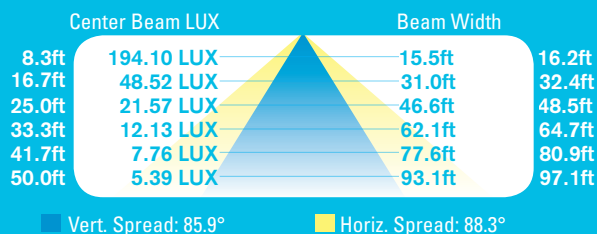

Power

Input Voltage:	AC 85-264V/12VDC/24VDC
Power Factor:	83%
Calculated System Consumption:	32W
Other Configurations:	12V for solar, 277V, 480V

Light Output

LED Luminous Efficiency	60 lm/w (Cree)
LED Lumens	2371lm(Tj=25)
Lamp's Efficiency (%)	>90%

Light Characteristics

Color Temperature	Pure White:5,000 - 7,000
Color Index(CRI)	Ra>75
Light Source	Cree(1 Watt)
Light Distribution Curve/Beam	Asymmetric(Bat Wing)/Rectangular Beam
Beam Angle	The Horizontal Axis:120°,The Vertical Axis:60°

Illuminance at a Distance

Operating Characteristics

Junction Temperature(TJ)	70 ±10%(Ta=25)
Working Temperature	-20°C-50°C
Working Humidity	10%-90%RH
Working Life	>50,000Hrs

Dimensions

Lamp Base	Mogul Base - E39/E40
The Dimensions(units:mm)	mm:265 l x 90 h / in: 10 l x 4 h
Net Weight(g)	Kg: 1.2 / Lbs: 2.5
IP Rating	IP60