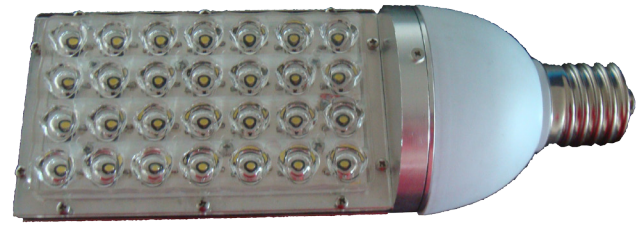

LED Light

MODEL: BTL 2400

Lumen Output	Lifetime	Wattage	Replaces	Warranty
2371 lm	50,000 hrs	33	150-175 MH / HPS	3 years/ 5 years optional

Another great product from Brightview Lighting, the BTL series of street lights offer LED technology at prices much lower than LED fixtures. For use in existing fixtures or new, these lamps are on an E40/mogul screw in base just like a normal street light. Easily changed and easily installed.

New LED technology allows us to present products with increased light outputs, adding to that all of the benefits of LED technology: long life, low energy usage, semi directed light, dark sky compliant, clean clear light that works well with motion sensors.

Power

Input Voltage:	AC 85-264V/12VDC/24VDC
Power Factor:	83%
Calculated System Consumption:	32W
Other Configurations:	12V for solar, 277V, 480V

Light Output

LED Luminous Efficiency	60 lm/w (Cree)
LED Lumens	2371lm(Tj=25)
Lamp's Efficiency (%)	>90%

Illuminance at a Distance

Operating Characteristics

Junction Temperature(TJ)	70 ±10%(Ta=25)
Working Temperature	-20°C-50°C
Working Humidity	10%-90%RH
Working Life	>50,000Hrs

Dimensions

Lamp Base	Mogul Base - E39/E40
The Dimensions(units:mm)	mm:265 l x 90 h / in: 10 l x 4 h
Net Weight(g)	Kg: 1.2 / Lbs: 2.5
IP Rating	IP60