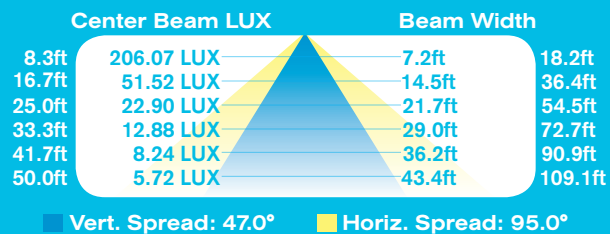

Illuminance at a Distance

FITS MOST:

- Street Light Cobra Head
- Wall Pack
- Cake Box
- Wall Washers
- Holophane
- Shoebox
- and more

New Fixtures also available special for these lamps

- Check existing fixtures for size and lens profile
- Light is projected from one side, lamp may be suitable for only some base up, base down applications
- Available in 12V versions, works well in solar packages
- IES files available at www.brightviewlighting.com